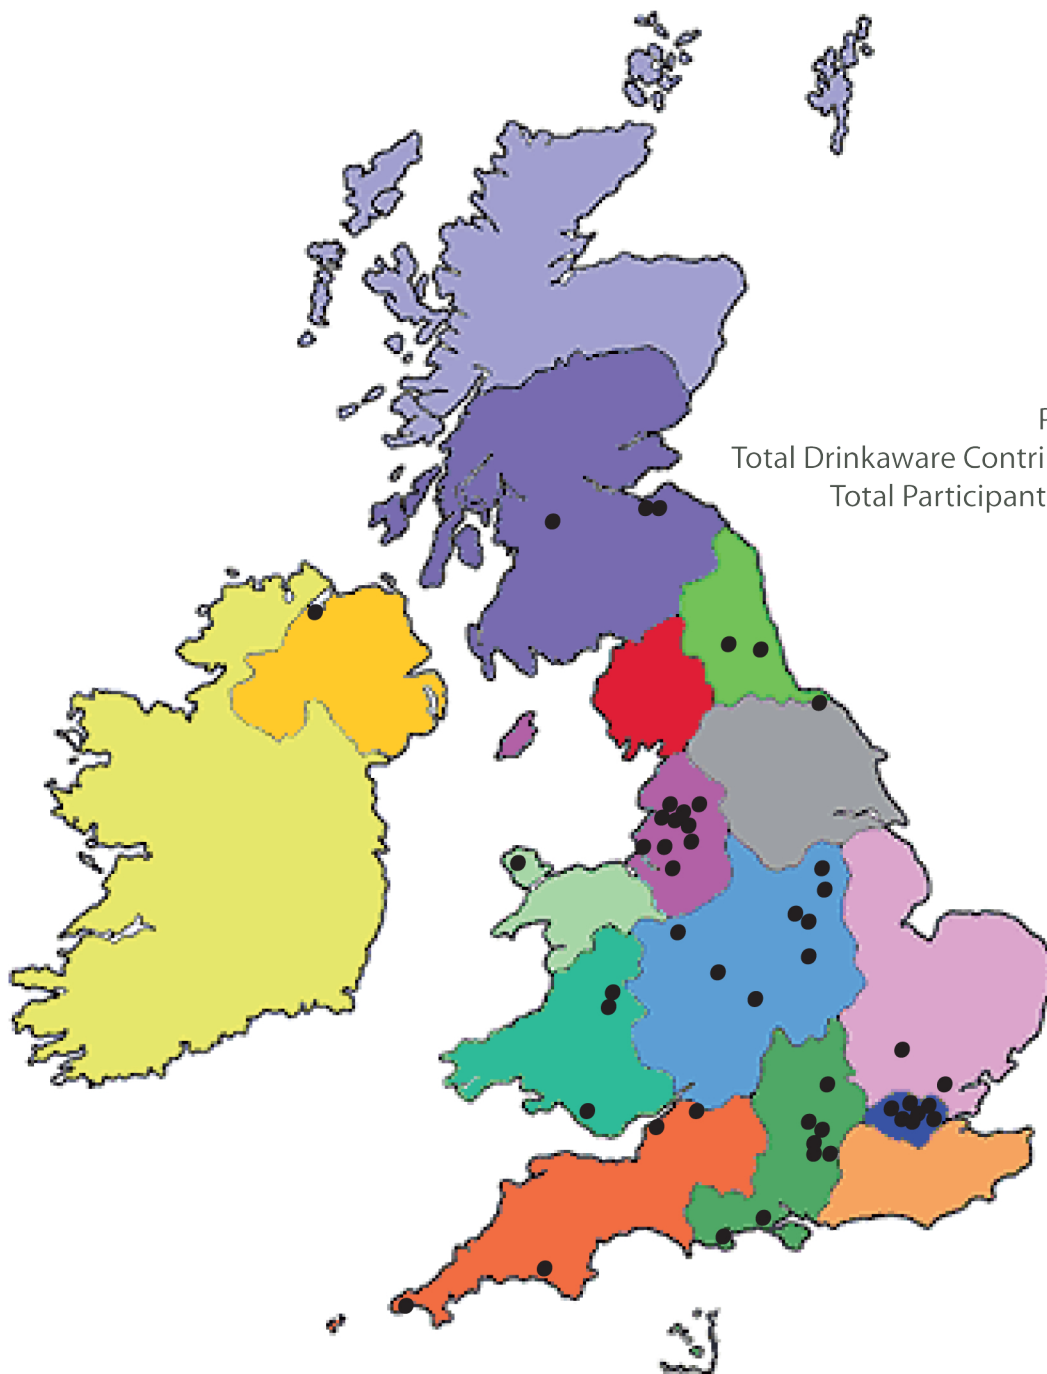

# THE **DH**RINKAWARE TRUST

## 2007 Funded Projects by Region

Projects Funded: 50  
Total Drinkaware Contribution: £97,563.75  
Total Participants reached: 610,329